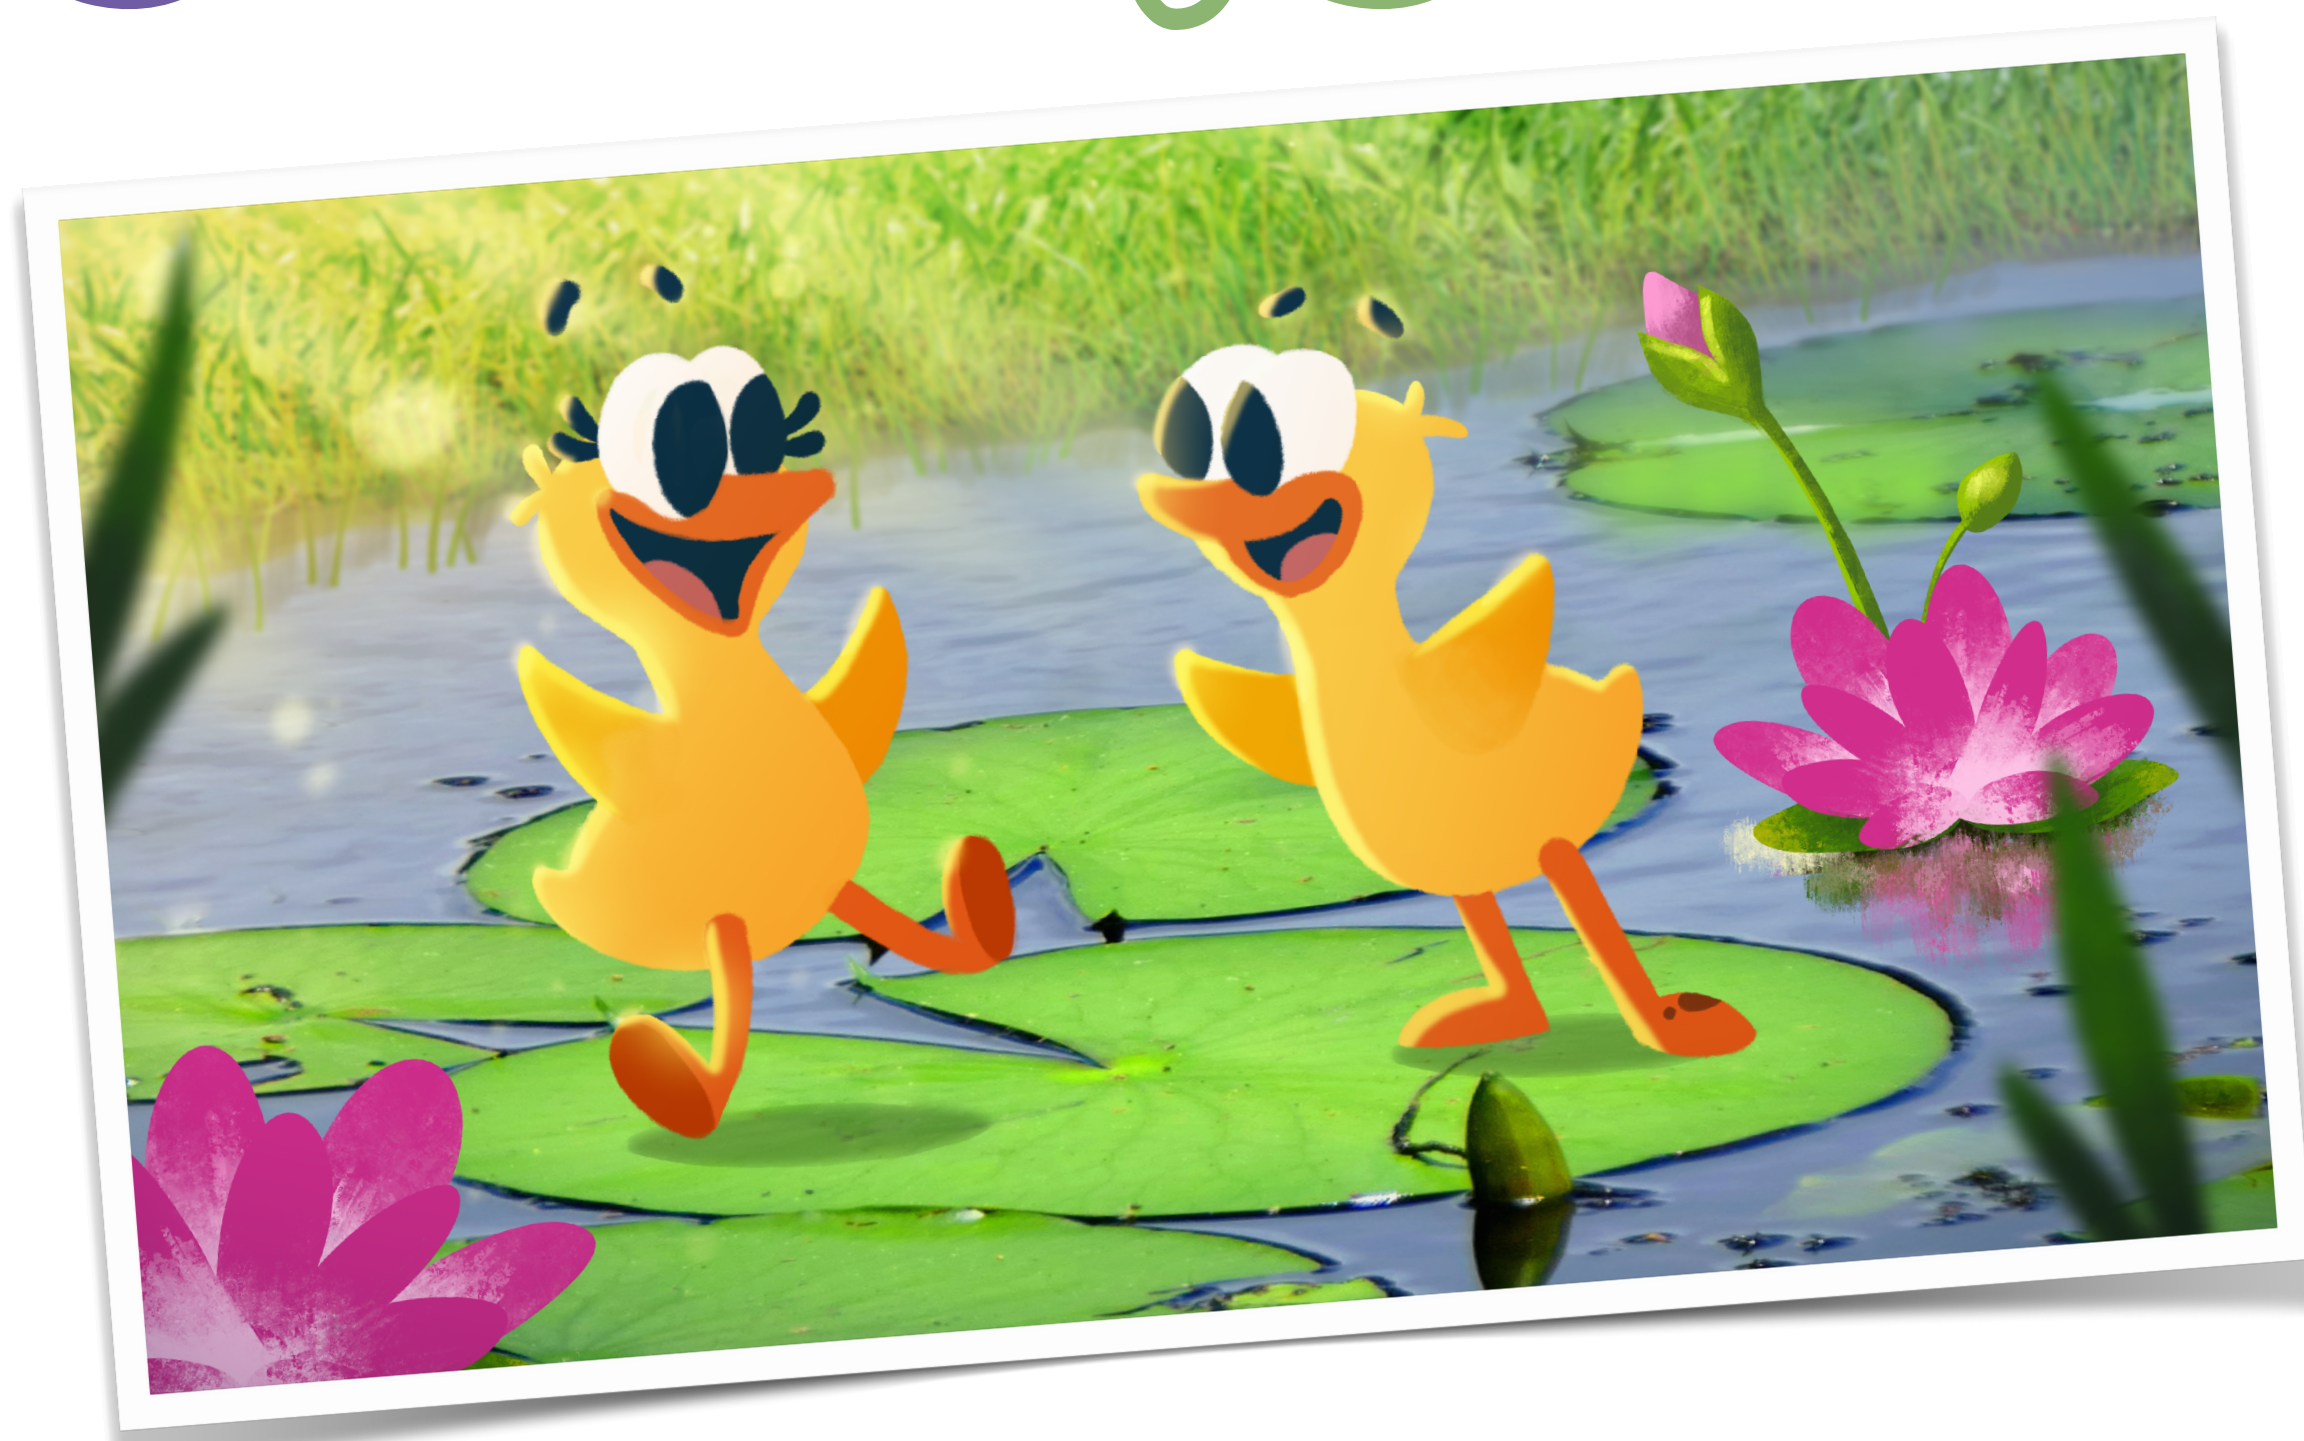

LOGLINE

In this early-age, soft musical series, twin sister and brother Lena & Leo, two adorable yellow ducks, jump into the pond under the willow tree at Vienna's most famous musical Stadtpark. We follow their adventures throughout the four seasons, and with them, encounter colourful worlds filled with beauty and music.

Lena & Leo

CHARACTER DESCRIPTIONS

TWINSIES!

Lena - Leo's twin sister, Lena is a very excitable and happy-go-lucky duck. She loves adventure, jumping up and down, especially into puddles, and of course swimming in the lake. Lena cannot sit still.

Lena & Leo

CHARACTER DESCRIPTIONS

Daisy the Daring Turtle - Daisy is a slow-moving but daring turtle who loves trying new things. Her fearless nature contrasts with Lena's cautious approach, creating entertaining dilemmas as they navigate through the challenges of the park.

Karl the Quirky Koi - Karl is wise a distinctive moustache that adds to his charm. Residing in the serene pond of the park, Karl serves as the resident storyteller, regaling the young ducklings with tales of adventures from his aquatic world.