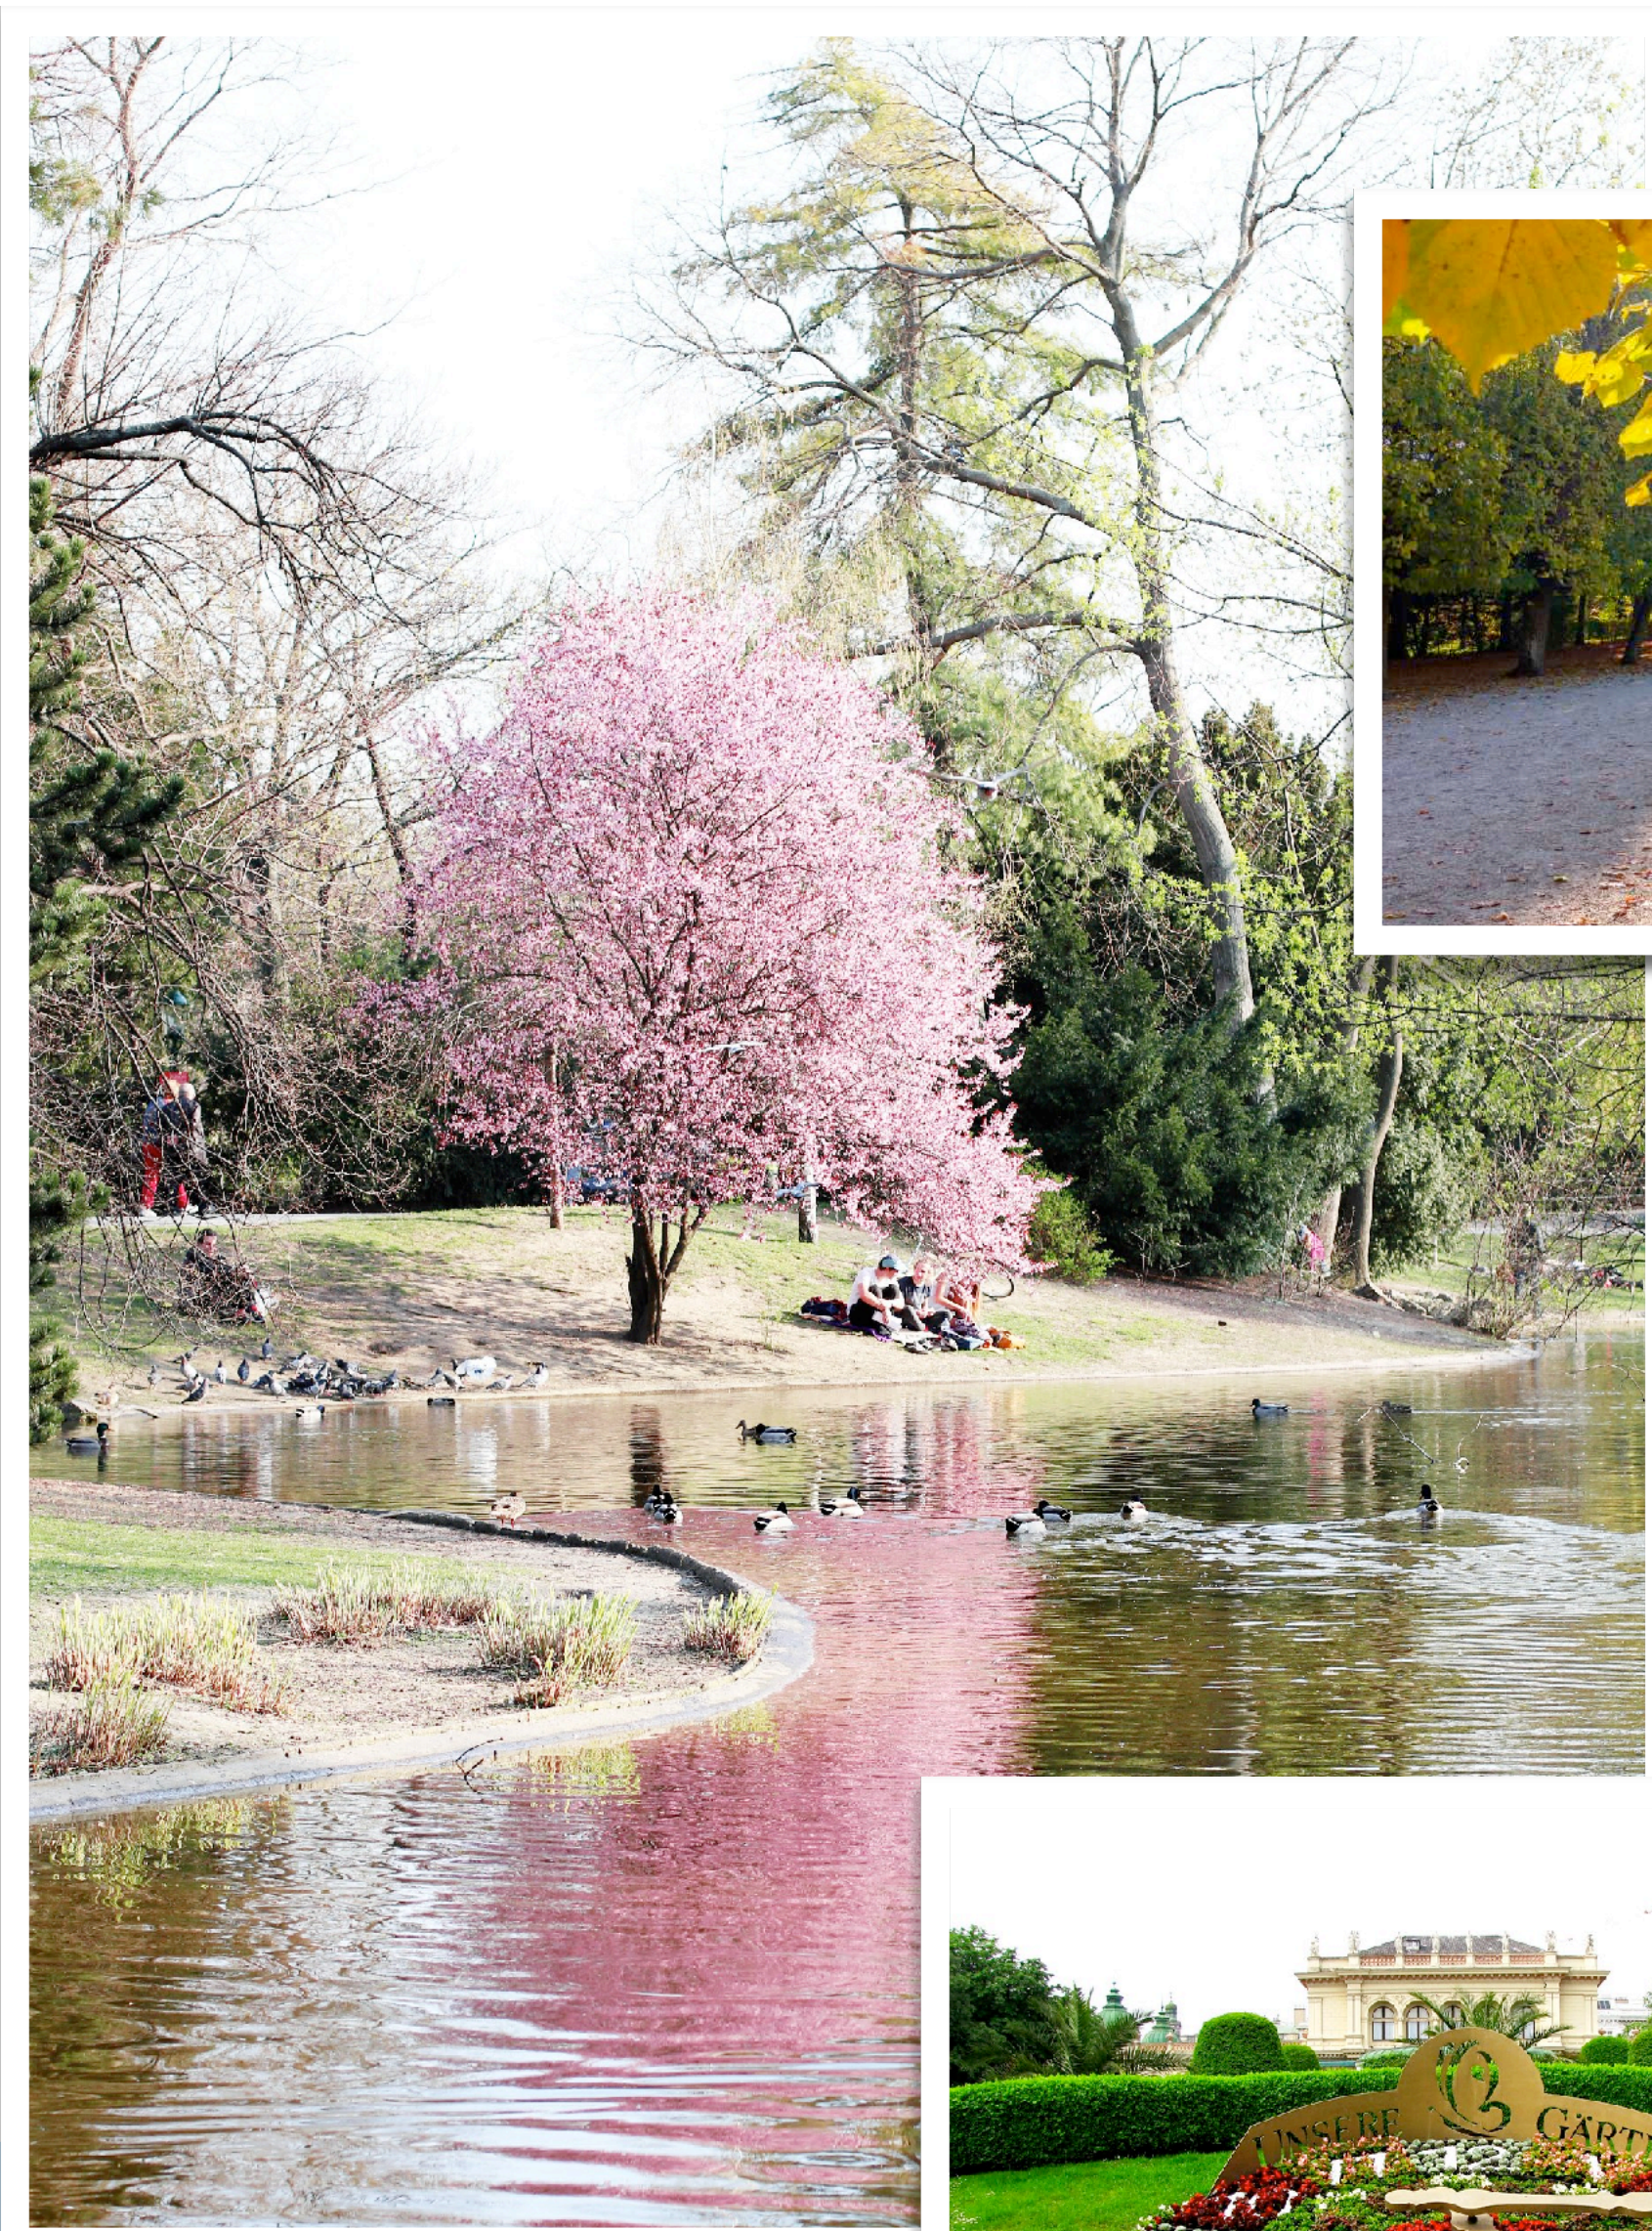

Lena & Leo

THE SETTING

The Lena & Leo series takes place in the very real and iconic Stadtpark in Vienna, Austria. Stadtpark is one of the most famous and beautiful parks in all of Austria and houses important history, such as the gilded bronze monument of Johann Strauss and the Kursalon.

Given this incredible setting, we plan to use the important corners of the park. As we follow Lena and Leo throughout the four seasons, we learn about Austria's history, the animal life within the park and also the four seasons.

Our young audience can experience nature in a familiar setting and discover new areas of the park. They can witness how the fauna interacts with this changing environment.