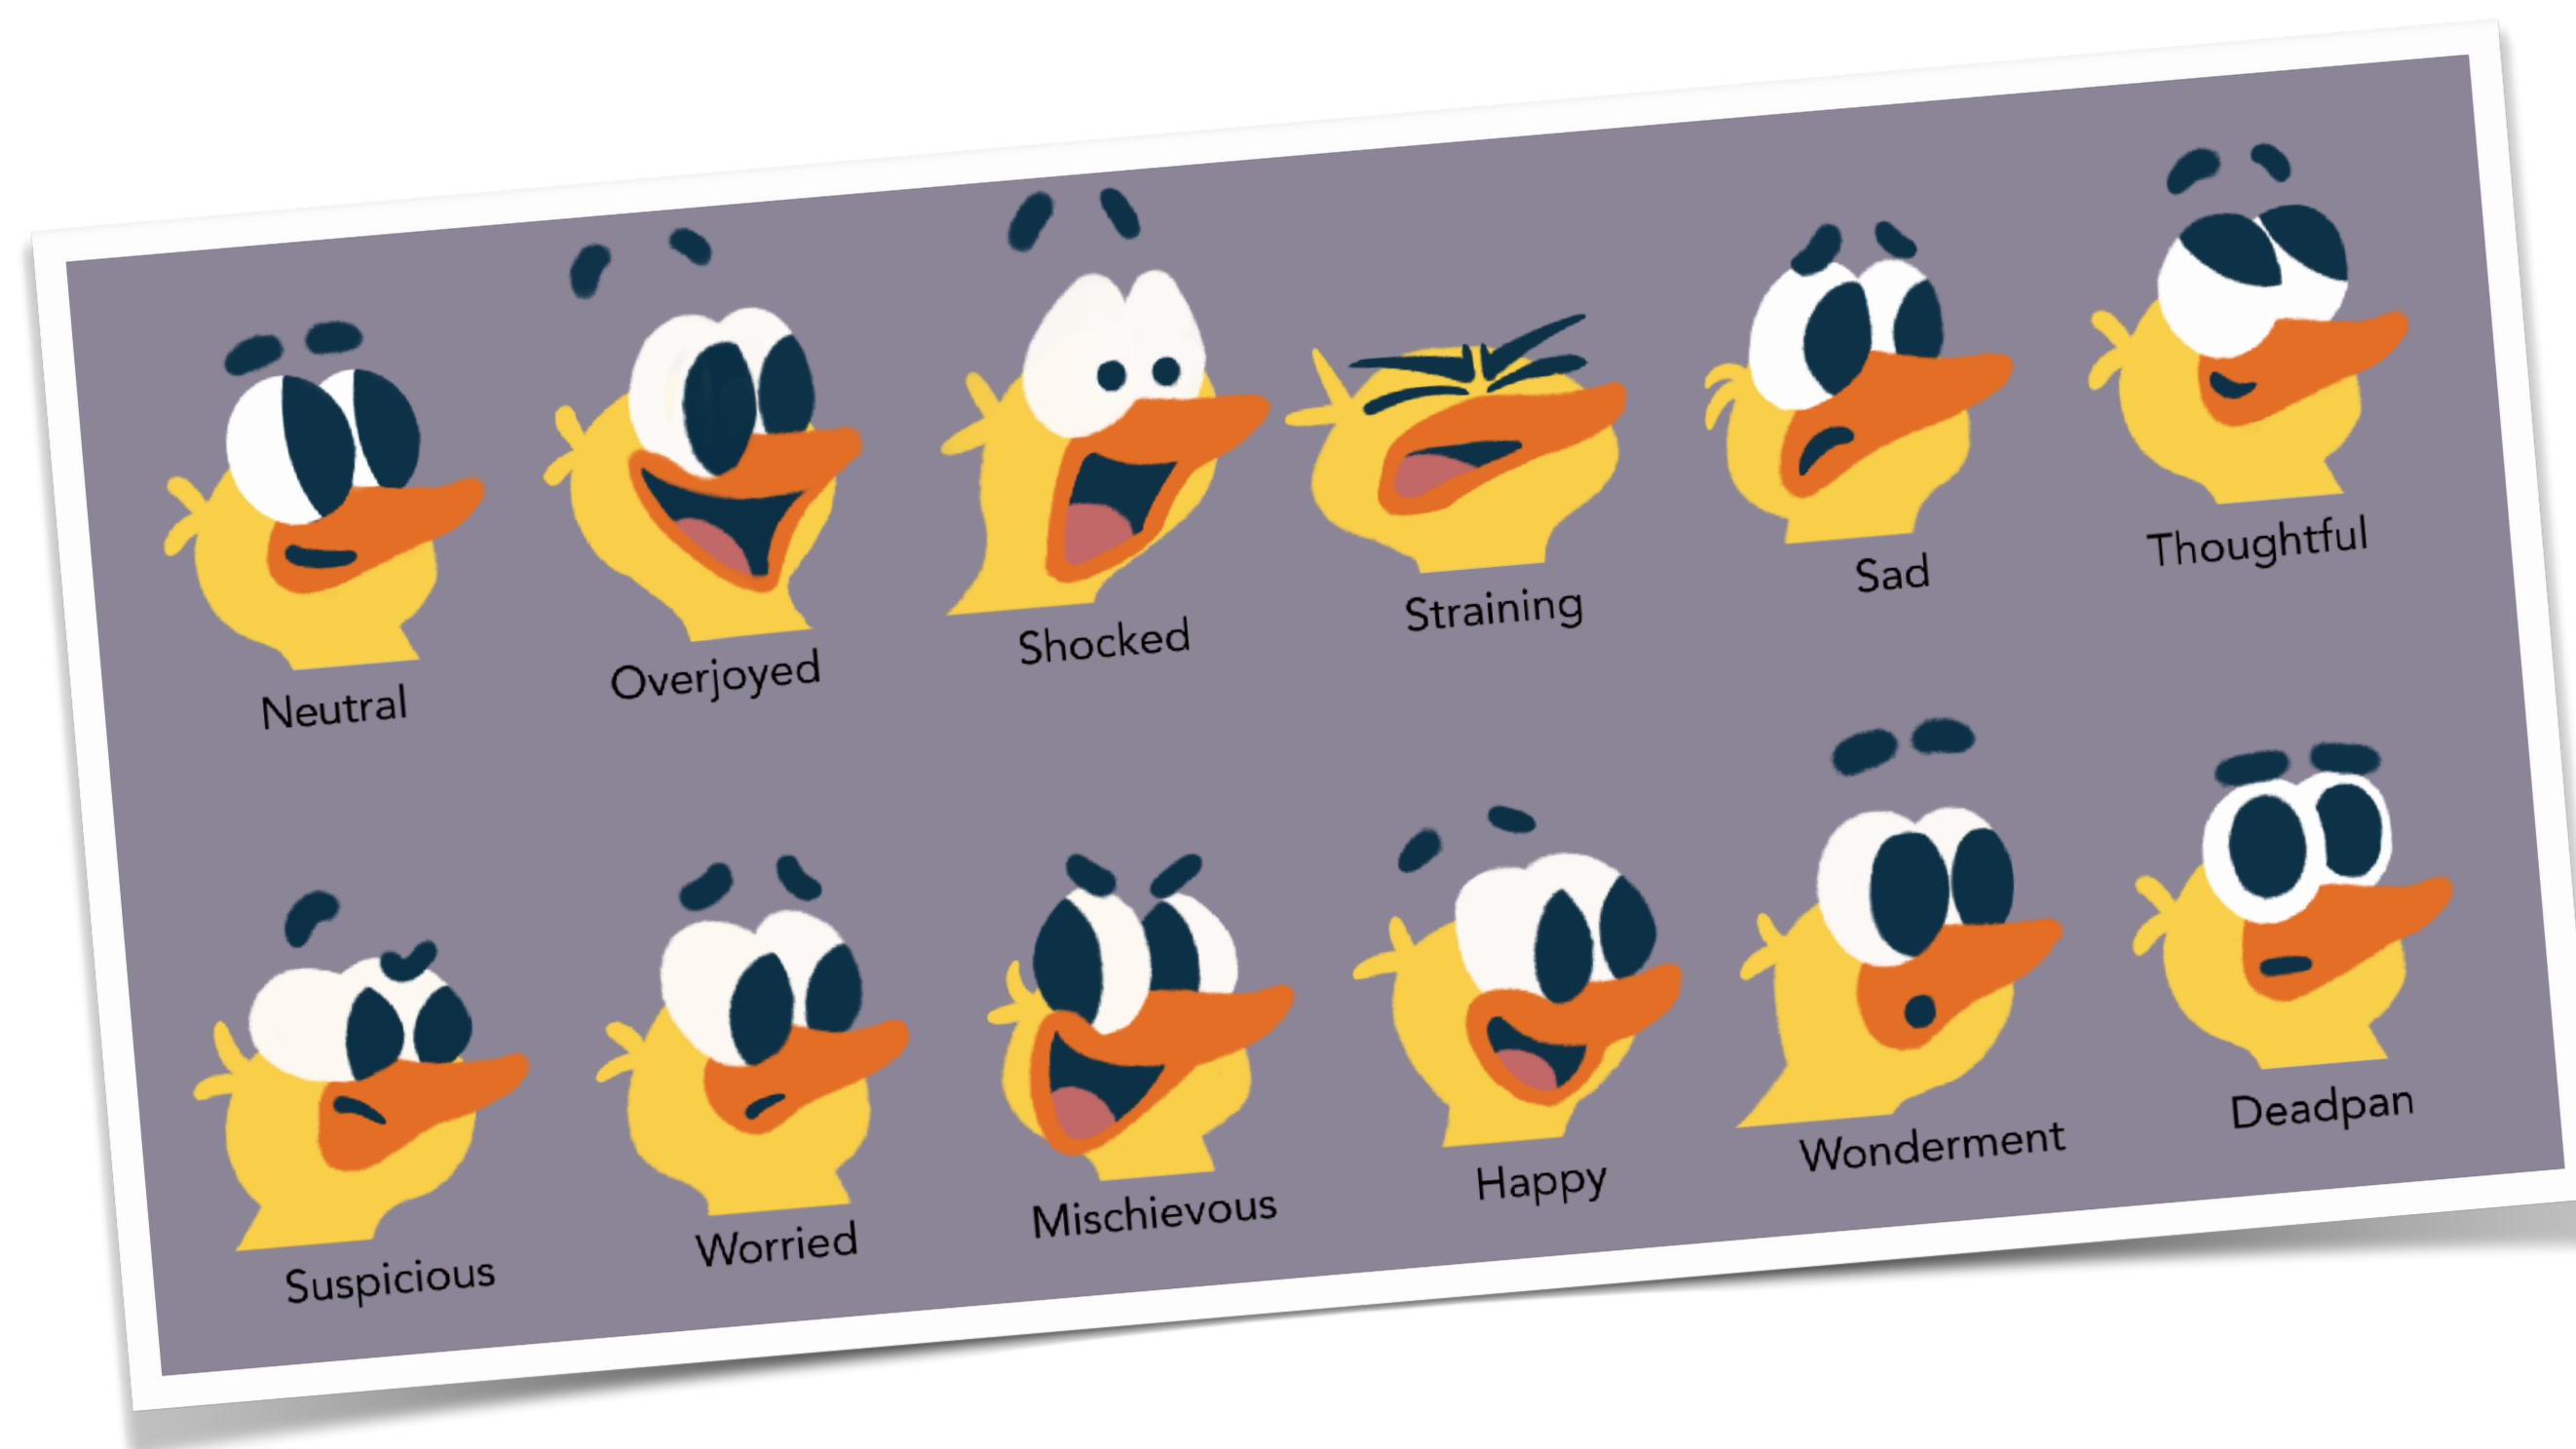

LOGLINE

In this early-age, soft musical series, twin sister and brother Lena & Leo, two adorable yellow ducks, jump into the pond under the willow tree at Vienna's most famous musical Stadtpark. We follow their adventures throughout the four seasons, and with them, encounter colourful worlds filled with beauty and music.

Lena & Leo

CHARACTER DESCRIPTIONS

TWINSIES!

Lena - Leo's twin sister, Lena is a very excitable and happy-go-lucky duck. She loves adventure, jumping up and down, especially into puddles, and of course swimming in the lake. Lena cannot sit still.

Always at odds with each other, these two agree on one thing: they LOVE music. Every episode will start with a small scenario with the siblings, their mama duck, and friends, and then go right into a famous song.

Lena & Leo

CHARACTER DESCRIPTIONS

Mama Trelli - Mama Trelli is a nurturing and patient single mother who loves her adventurous ducklings dearly. With a gentle demeanor and a heart full of warmth, she guides her children through the ups and downs of life in the park.